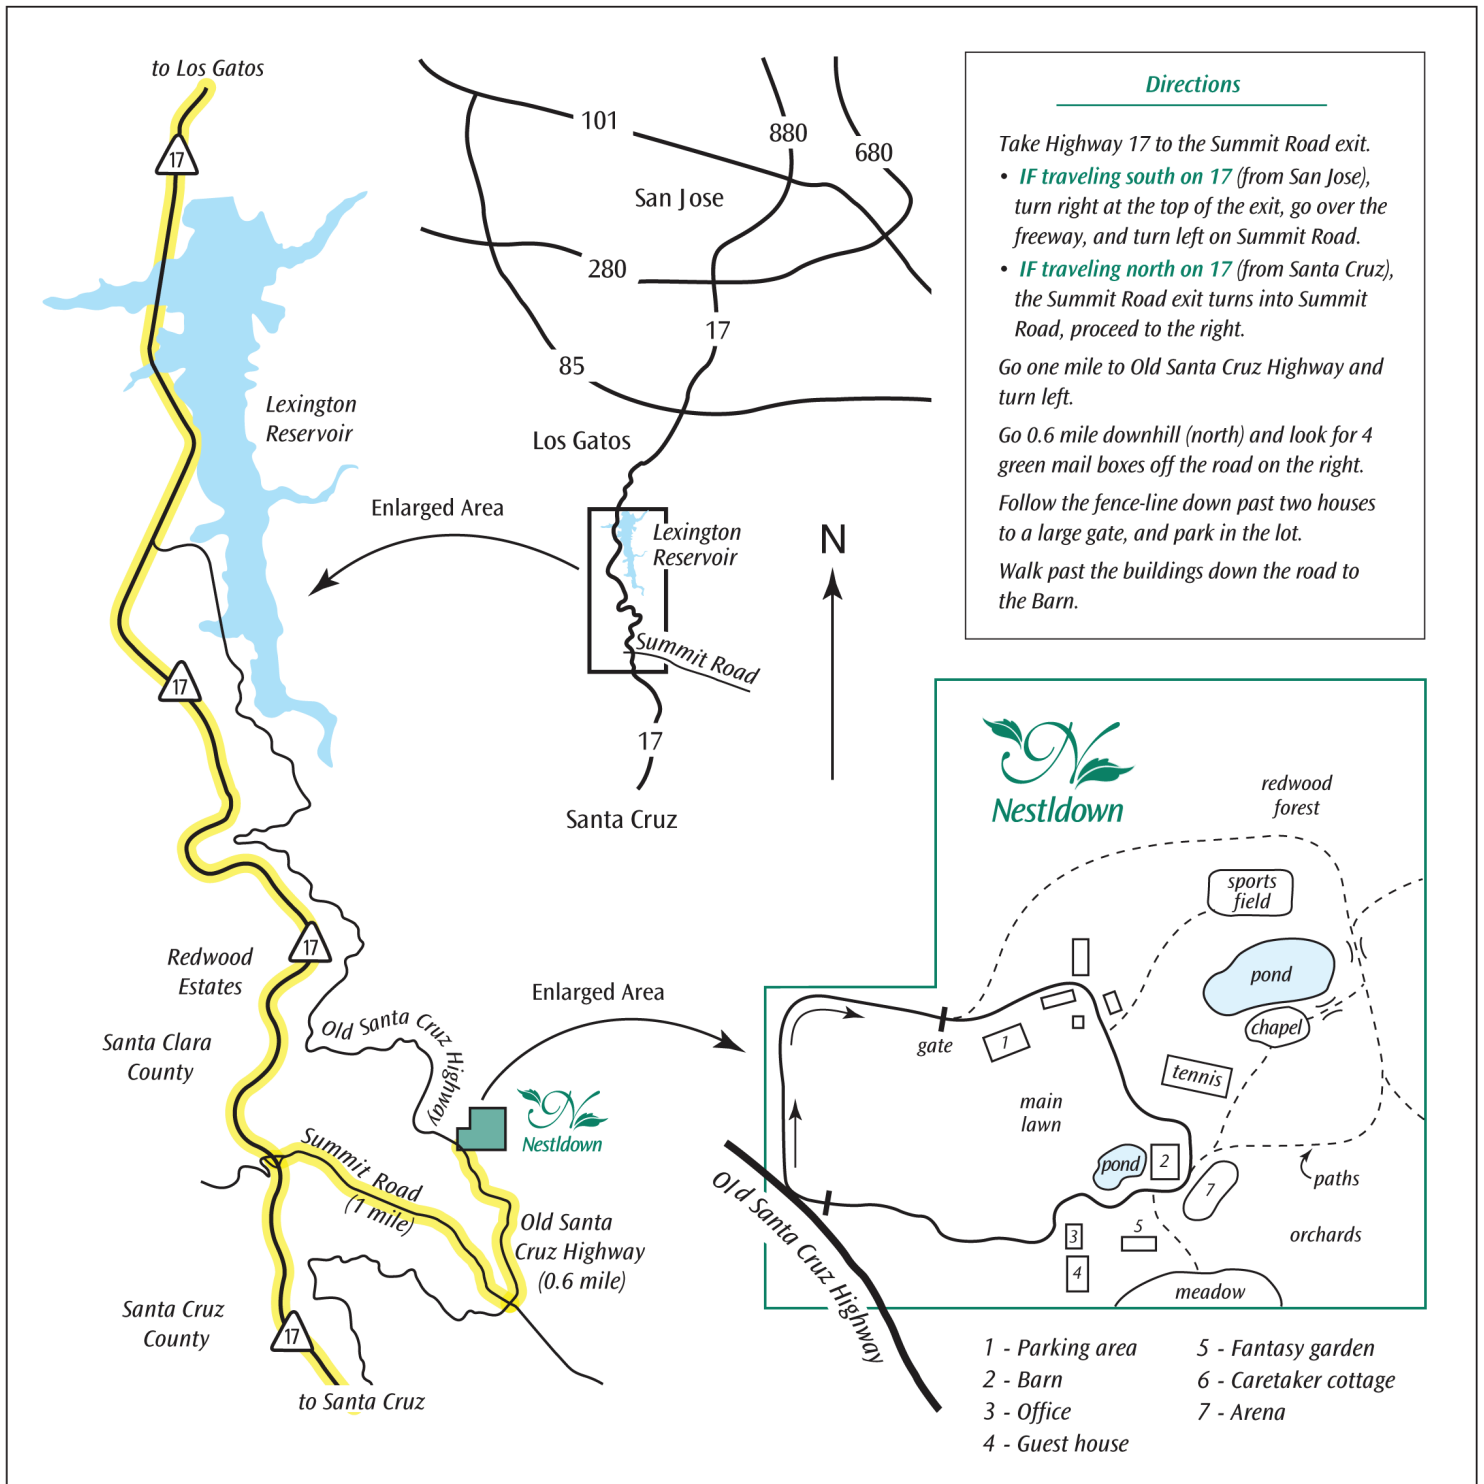

Directions to Nestldown

22420 Old Santa Cruz Highway, Los Gatos, CA 95030

Please do not use navigation/mapping systems – they may be misleading and you may not arrive at the site in a timely manner!

Alternate Directions in case of congested traffic coming from San Jose:

Take Hwy 17 south towards Santa Cruz and exit at Bear Creek Road.

Turn right at the top of the exit, and cross back over the freeway. The road will end.

Turn right onto Old Santa Cruz Highway (it is not marked but just make a right turn).

Follow this road for 4.5 - 5 miles and Nestldown will be on the left-hand side just after you pass Melody Lane on the right.